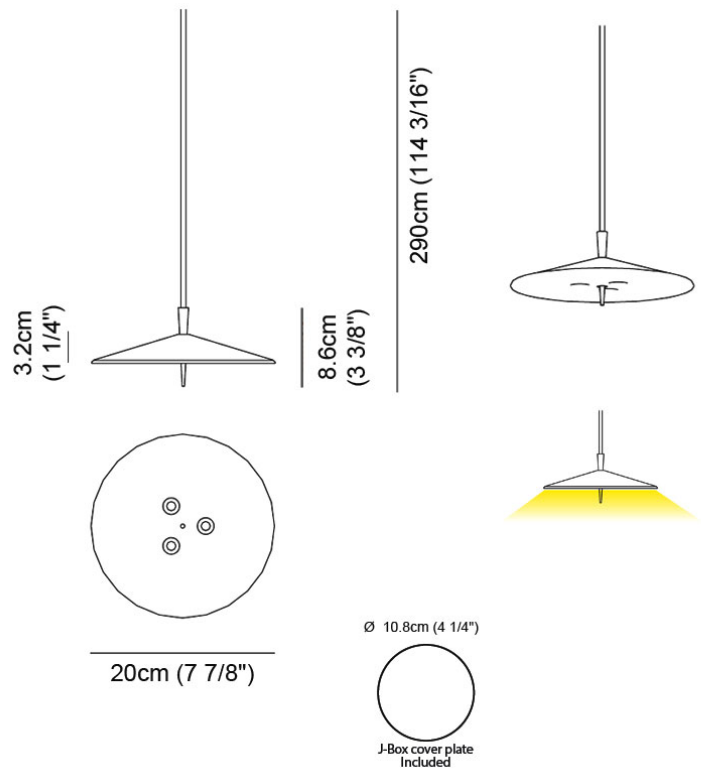

PROJECT	
TYPE	
NOTES	
QUANTITY	
DATE	

PLA SUSPENSION

D91154

GENERAL

Series: Pla
 Brand: Milan
 Division: Design
 Mounting Type: Suspension
 Mounting Location: Ceiling
 Subcategory: Pendant

PHYSICAL

Diameter (mm): 200
 Diameter (in): 7 7/8
 Height (mm): 86
 Height (in): 3 3/8
 Max. Overall Height (mm): 2900
 Max. Overall Height (in): 114 3/16
 Weight (kg): 2.7
 Weight (lbs): 6

PLA SUSPENSION

D91179

PROJECT	
TYPE	
NOTES	
QUANTITY	
DATE	

GENERAL

Series: Pla
 Brand: Milan
 Division: Design
 Mounting Type: Suspension
 Mounting Location: Ceiling
 Subcategory: Pendant

PHYSICAL

Shape: Cone
 Diameter (mm): 600
 Diameter (in): 23 5/8
 Height (mm): 140
 Height (in): 5 1/2
 Max. Overall Height (mm): 2900
 Max. Overall Height (in): 114 3/16
 Weight (kg): 3.2
 Weight (lbs): 7
 Fixture Material: Aluminum
 Cable Details: 2000mm Transparent Cable