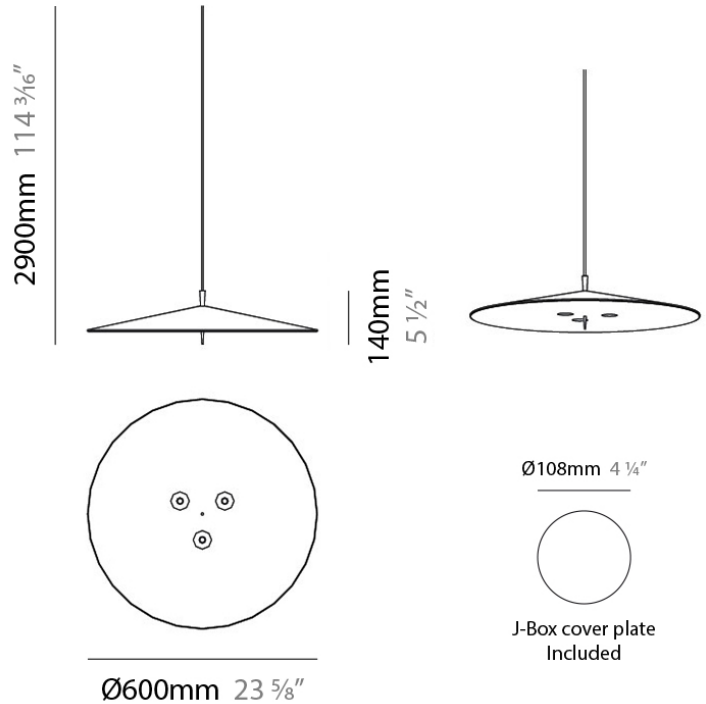

PLA SUSPENSION

D91179

PROJECT	
TYPE	
NOTES	
QUANTITY	
DATE	

GENERAL

Series: Pla
Brand: Milan
Division: Design
Mounting Type: Suspension
Mounting Location: Ceiling
Subcategory: Pendant

PHYSICAL

Shape: Cone
Diameter (mm): 600
Diameter (in): 23 5/8
Height (mm): 140
Height (in): 5 1/2
Max. Overall Height (mm): 2900
Max. Overall Height (in): 114 3/16
Weight (kg): 3.2
Weight (lbs): 7
Fixture Material: Aluminum
Cable Details: 2000mm Transparent Cable

ELECTRICAL

Lamp Type: LED
Total Output Wattage (W): 33
Max. Wattage Per Lamp (W): 11
Dimming: Non-Dimmable
Driver Included: Yes
Input Voltage (V): 120

LED

Number of LEDs: 3
Color Temperature (°K): 2700
Nominal Lumen (lm): 3x845
CRI: >90 CRI

OPTICAL

RATINGS AND CERTIFICATIONS

Certified By: CSA Certified to UL and CSA Standards
IP rating: IP20