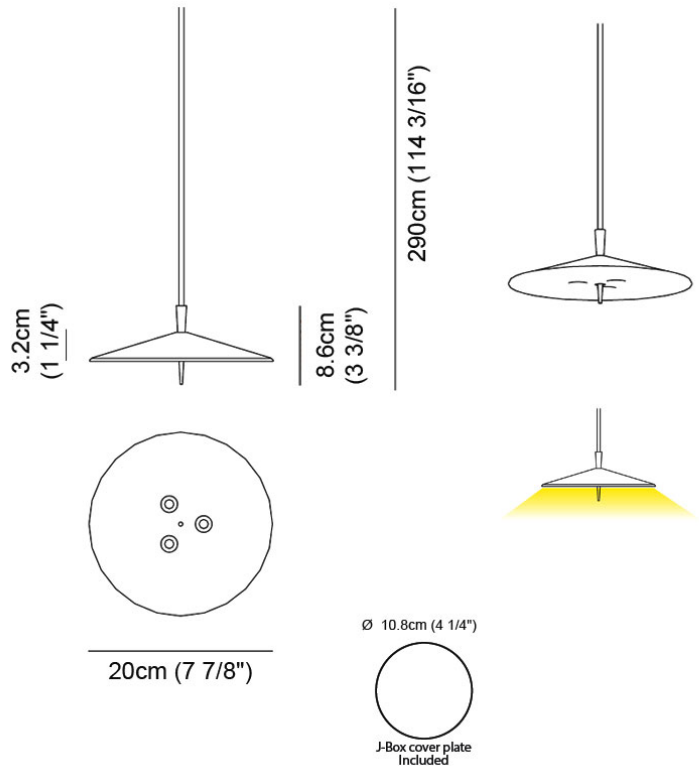

PLA SUSPENSION

D91154

GENERAL

Series: Pla
 Brand: Milan
 Division: Design
 Mounting Type: Suspension
 Mounting Location: Ceiling
 Subcategory: Pendant

PHYSICAL

Diameter (mm): 200
 Diameter (in): 7 7/8
 Height (mm): 86
 Height (in): 3 3/8
 Max. Overall Height (mm): 2900
 Max. Overall Height (in): 114 3/16
 Weight (kg): 2.7
 Weight (lbs): 6

PLA SUSPENSION

D91179

PROJECT	
TYPE	
NOTES	
QUANTITY	
DATE	

GENERAL

Series: Pla
 Brand: Milan
 Division: Design
 Mounting Type: Suspension
 Mounting Location: Ceiling
 Subcategory: Pendant

PHYSICAL

Shape: Cone
 Diameter (mm): 600
 Diameter (in): 23 5/8
 Height (mm): 140
 Height (in): 5 1/2
 Max. Overall Height (mm): 2900
 Max. Overall Height (in): 114 3/16
 Weight (kg): 3.2
 Weight (lbs): 7
 Fixture Material: Aluminum
 Cable Details: 2000mm Transparent Cable